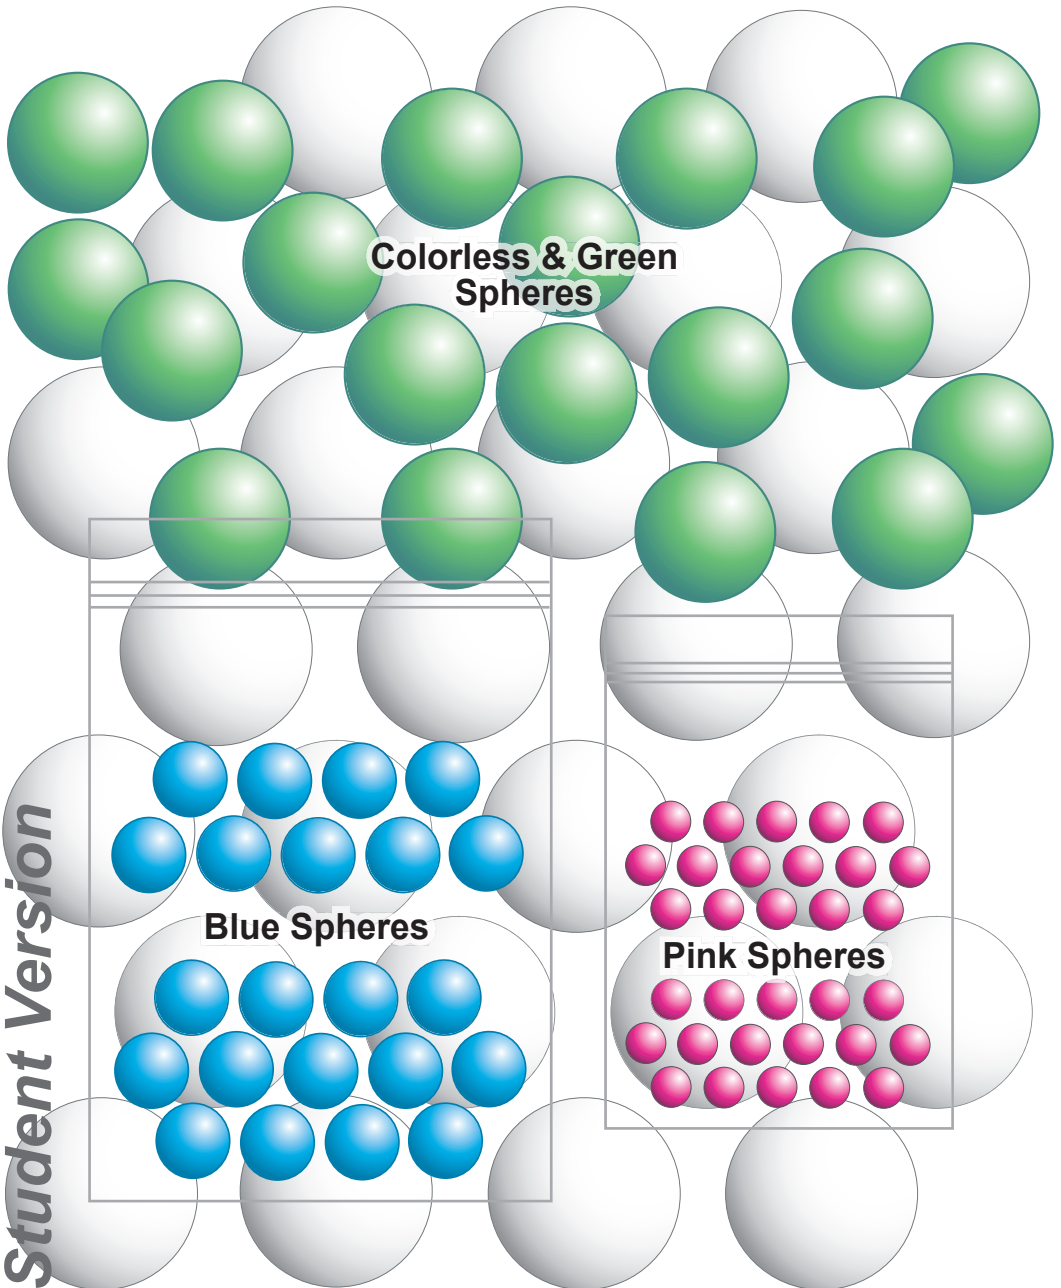

Rods

Student Version

Spacer Tubing